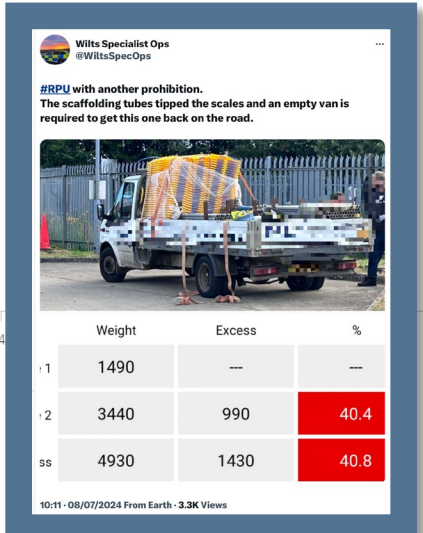

## Activity - Non-Endorsable Offences

**This vehicle's MOT has expired**

**MOT expired on 19 March 2024**

02:57 · 31/07/2024 From Earth · 2.2K Views