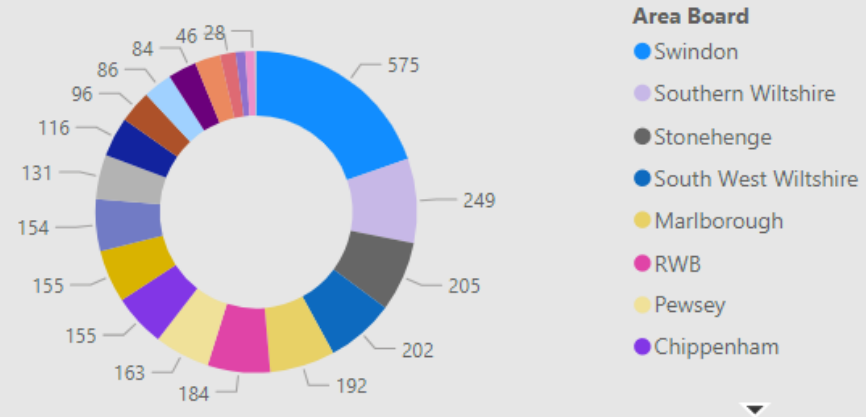

## CSEO Activity Dashboard

Outcomes are dependent on previous convictions and history

13,530.00  
No. Speed awareness co...

1,803.00  
No. Fine & Points

184.00  
No. Court

909  
No. of Locations

Location	Year	Month	Speed awareness course	Fine & Points	Court	CPT	Area Board
Swindon - Thamesdown Drive	2023	December	251.00	54.00	0.00	Swindon	Swindon
Swindon Queens Drive adjacent with Cambridge Close	2024	April	151.00	26.00	0.00	Swindon	Swindon
Shaw and Whitley - A365 Folly Lane	2023	November	129.00	15.00	0.00	Trowbridge	Melksham
Swindon - Thamesdown Drive	2024	May	116.00	25.00	1.00	Swindon	Swindon
Swindon Marlborough Road	2024	May	113.00	6.00	1.00	Swindon	Swindon
Wilton - The Avenue	2024	May	112.00	30.00	9.00	Salisbury	South West W
Swindon - Thamesdown Drive	2024	January	103.00	16.00	0.00	Swindon	Swindon
Wilton - The Avenue	2023	August	102.00	31.00	4.00	Salisbury	South West W
Swindon Marlborough Road	2024	June	99.00	12.00	0.00	Swindon	Swindon
Harnham - Lime Kiln Way	2023	November	97.00	11.00	0.00	Salisbury	Salisbury
Cholderton - Church Lane	2023	March	95.00	4.00	1.00	Amesbury	South West W
Swindon - Thamesdown Drive	2024	March	94.00	23.00	0.00	Swindon	Swindon
Swindon Queens Drive (A4259)	2024	June	91.00	15.00	1.00	Swindon	Swindon
Swindon Queens Drive adjacent with	2024	March	90.00	13.00	1.00	Swindon	Swindon
<b>Total</b>			<b>13,530.00</b>	<b>1,803.00</b>	<b>184.00</b>		

### Activity by Area Board