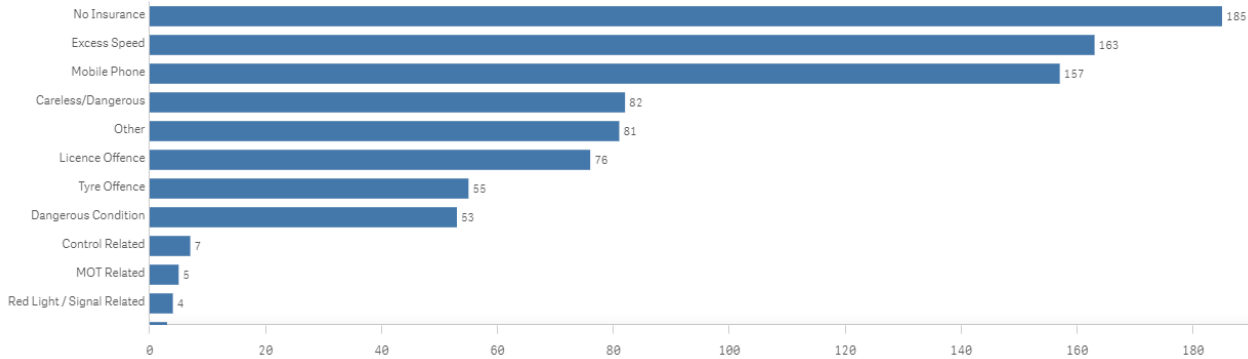

• Wider work recently

Our Roads Policing Unit (RPU) in the last quarter, covering **May to July** issued over **1551 tickets** to motorists, for numerous road related offences. The most common offences they are coming across are as follows:

Activity - Endorsable offences