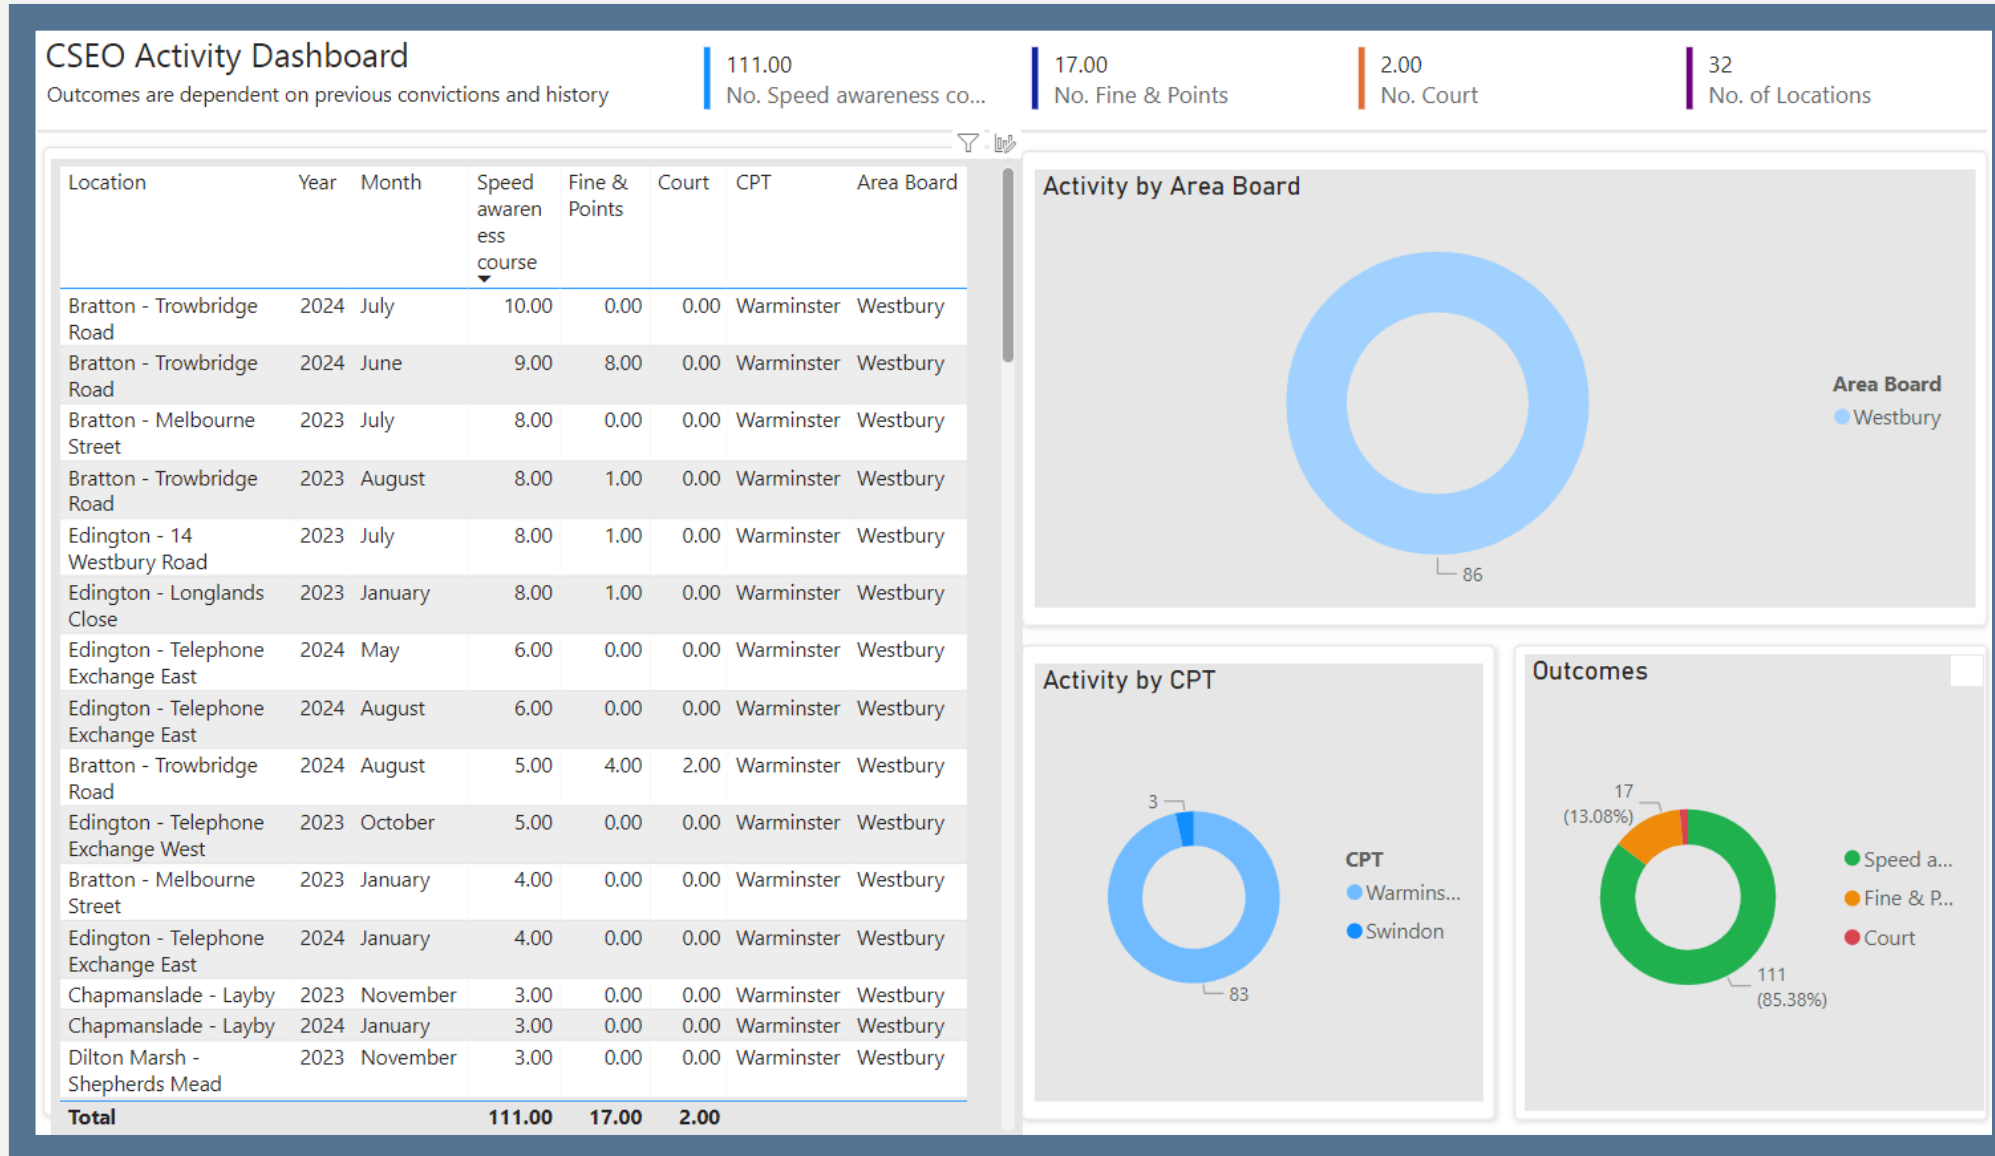

• CSEO – Westbury Area Board - 1 January 2023 to 22 August 2024